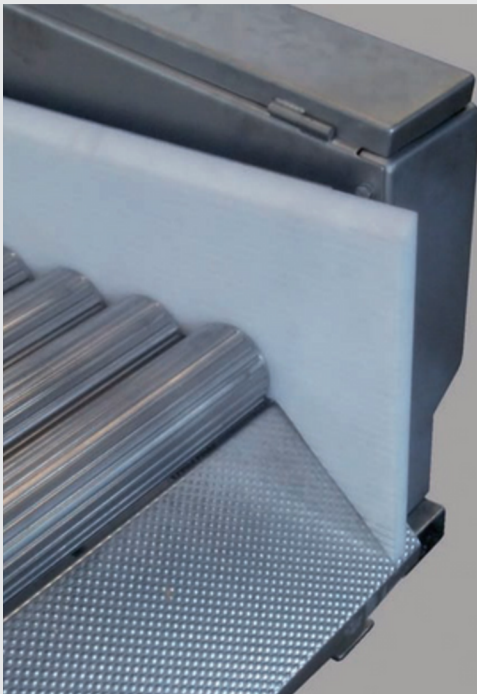

Sliver Remover

*Idaho Steel
Craftsmanship*

www.idahosteel.com

The Sliver Remover eliminates over 98% of unwanted slivers from your product, ensuring that only the pieces you want make it to the final stage of potato processing—whether you're producing French fry sticks, diced potatoes, wedges, or slices. Built entirely from stainless steel, this machine is maintenance-free due to its hermetically sealed drive rollers and innovative integral scissor-adjustment mechanism. Plus, adjusting the sorting size is quick and simple.

IDAHOSTEEL

Food Processing Equipment

REYCO

Kiremko

Efficiently and effective

The expertly designed transverse roller system delivers top-notch sorting results, effectively removing nearly all slivers while preserving your valuable product. The stainless steel rollers feature a unique grooved profile, and their optimized diameter and rotation speed enhance sorting accuracy. The combination of product moisture and a gentle water mist creates a self-cleaning effect on the rollers, keeping water consumption remarkably low.

More than 98% of the slivers will be removed and none of your product is lost.

Maintenance-free and easy to adjust and clean.

Durable and maintenance-free

The machine is entirely maintenance-free, with drives securely housed within the enclosed sorting rollers. By using advanced plastic bearings and eliminating chains and sprockets, no lubrication is needed. The clearance opening can be easily adjusted from 3 to 16 mm for precision sorting. Its open-frame design makes the machine exceptionally easy to clean.

Reliable and versatile

The Sliver Remover is ideal for processing French fry sticks, diced potatoes, mini potatoes, slices, and wedges. In addition to its proven reliability, the machine offers adjustable settings, making it highly versatile across different applications. With low water and energy consumption, the Sliver Remover provides a quick return on investment.