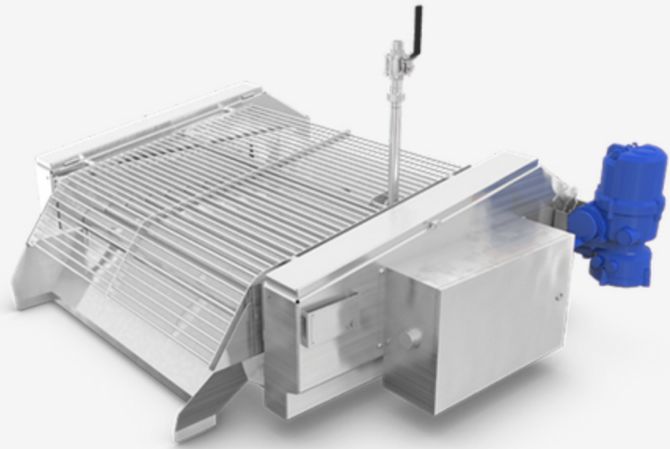

Sliver Remover

*Idaho Steel
Craftsmanship*

www.idahosteel.com

The Sliver Remover eliminates over 98% of unwanted slivers from your product, ensuring that only the pieces you want make it to the final stage of potato processing—whether you're producing French fry sticks, diced potatoes, wedges, or slices. Built entirely from stainless steel, this machine is maintenance-free due to its hermetically sealed drive rollers and innovative integral scissor-adjustment mechanism. Plus, adjusting the sorting size is quick and simple.

IDAHOSTEEL

Food Processing Equipment

REYCO

Kiremko

Efficiently and effective

The expertly designed transverse roller system delivers top-notch sorting results, effectively removing nearly all slivers while preserving your valuable product. The stainless steel rollers feature a unique grooved profile, and their optimized diameter and rotation speed enhance sorting accuracy. The combination of product moisture and a gentle water mist creates a self-cleaning effect on the rollers, keeping water consumption remarkably low.

More than 98% of the slivers will be removed and none of your product is lost.

Maintenance-free and easy to adjust and clean.

Durable and maintenance-free

The machine is entirely maintenance-free, with drives securely housed within the enclosed sorting rollers. By using advanced plastic bearings and eliminating chains and sprockets, no lubrication is needed. The clearance opening can be easily adjusted from 3 to 16 mm for precision sorting. Its open-frame design makes the machine exceptionally easy to clean.

Reliable and versatile

The Sliver Remover is ideal for processing French fry sticks, diced potatoes, mini potatoes, slices, and wedges. In addition to its proven reliability, the machine offers adjustable settings, making it highly versatile across different applications. With low water and energy consumption, the Sliver Remover provides a quick return on investment.